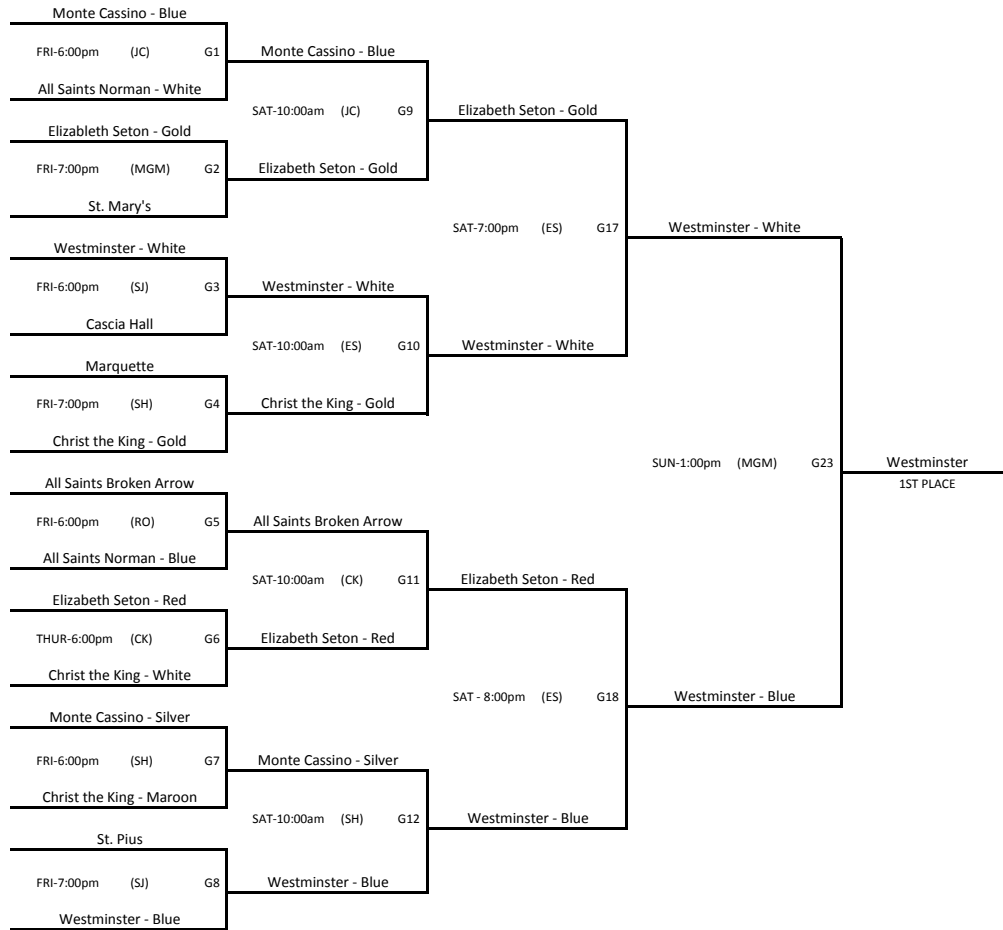

**CATHOLIC GRADE SCHOOL ATHLETIC ASSOCIATION
2010 C.K. GLOVER MEMORIAL
STATE TOURNAMENT - FEB 25-28
6TH GRADE BOYS**

GYM LOCATIONS
MGM - McGuinness - Main Gym (NW 50th & Western)
MGW - McGuinness - West Gym (NW 50th & Western)
MSM - Mt. St. Marys (2801 South Shartel)
SH - Sacred Heart (2700 South Shartel)
SJ - St. James (1224 SW 41st)
ES - Elizabeth Seton (925 S. Boulevard, Edmond)
JC - John Carroll (1100 NW 32nd)
RO - Rosary (1910 NW 19th)
CK - Christ the King (1905 Elmhurst Avenue)
SIY - St. Johns Nepomuk (600 Garth Brooks Blvd, Yukon)