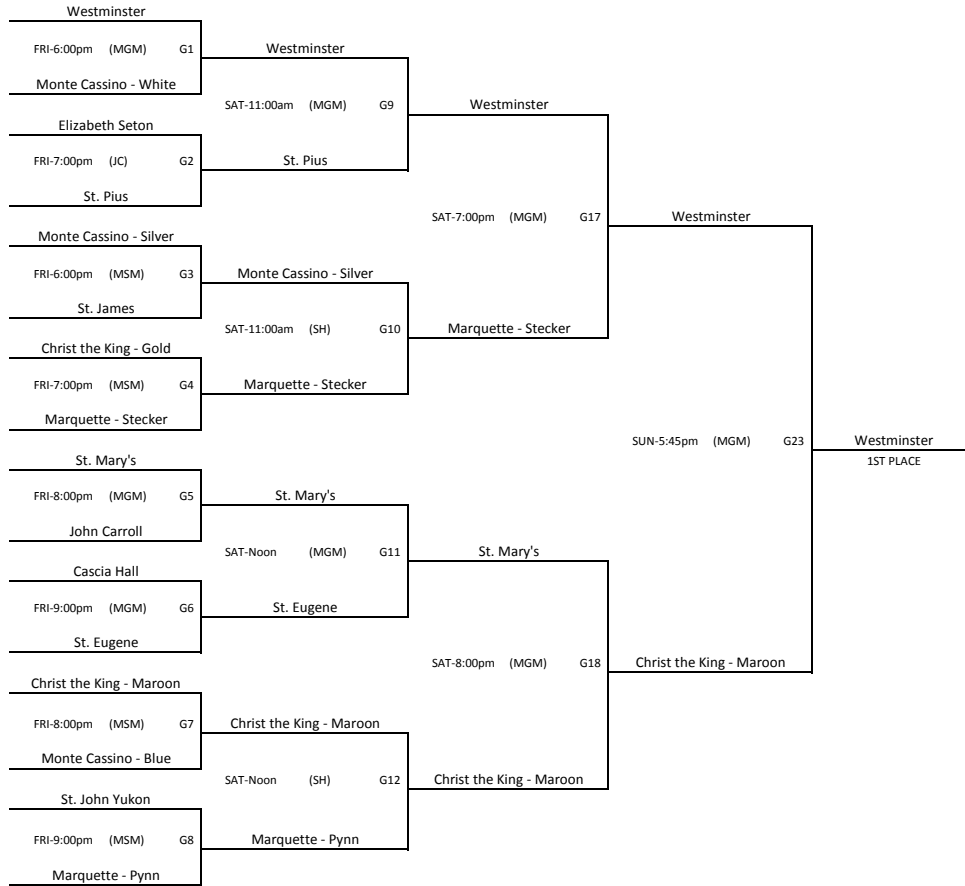

**CATHOLIC GRADE SCHOOL ATHLETIC ASSOCIATION
2010 C.K. GLOVER MEMORIAL
STATE TOURNAMENT - FEB 25-28
8TH GRADE BOYS**

GYM LOCATIONS
MGM - McGuinness - Main Gym (NW 50th & Western)
MGW - McGuinness - West Gym (NW 50th & Western)
MSM - Mt. St. Marys (2801 South Shartel)
SH - Sacred Heart (2700 South Shartel)
SJ - St. James (1224 SW 41st)
ES - Elizabeth Seton (925 S. Boulevard, Edmond)
JC - John Carroll (1100 NW 32nd)
RO - Rosary (1910 NW 19th)
CK - Christ the King (1905 Elmhurst Avenue)
SJY - St. Johns Nepomuk (600 Garth Brooks Blvd, Yukon)