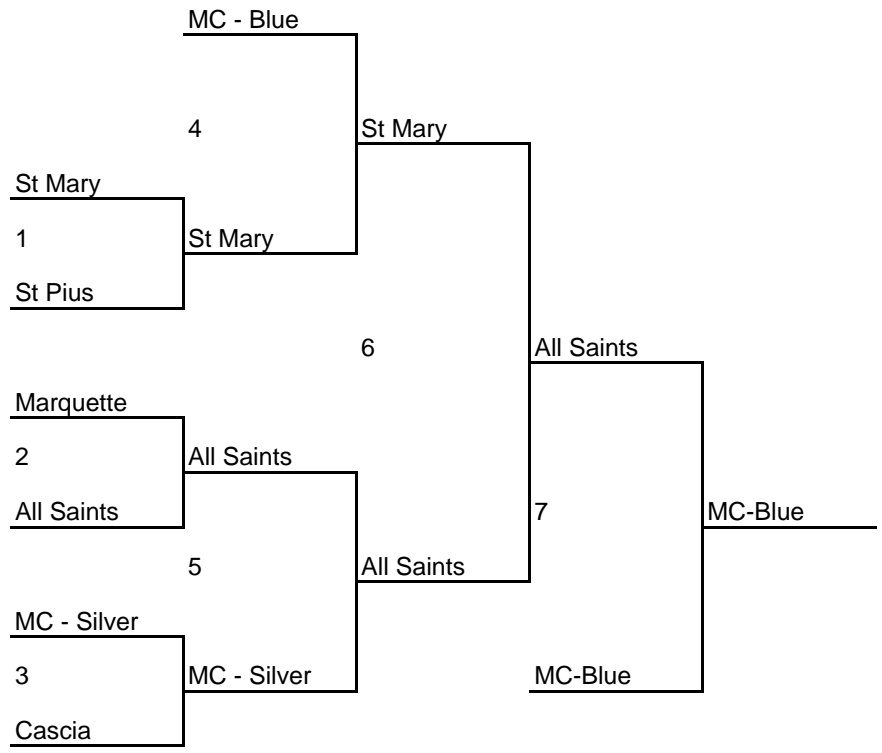

6 t h G r a d e B o y s

Game	Time	Location	Game	Time	Location
1	7:30p Thur	St Mary	8	9:00a Sat	St Mary
2	7:30p Thur	Marquette	9	2:30p Sat	St Mary
3	8:30p Thur	St Mary	10	2:30p Sat	Sts Peter & Paul
4	9:00a Sat	Monte Cassino	11	8:30p Sat	Sts Peter & Paul
5	10:00a Sat	All Saints	12	11:00a Sun	BK 1
6	6:30p Sat	Sts Peter & Paul	13	3:30p Sun	St Pius
7	5:15p Sun	BK 2			