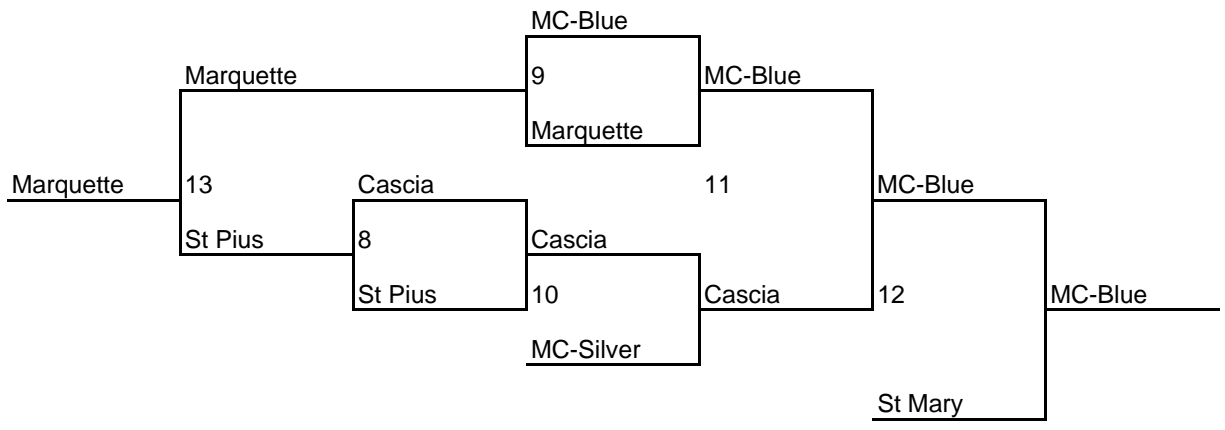

6 t h G r a d e B o y s

Game	Time	Location	Game	Time	Location
1	7:30p Thur	St Mary	8	9:00a Sat	St Mary
2	7:30p Thur	Marquette	9	2:30p Sat	St Mary
3	8:30p Thur	St Mary	10	2:30p Sat	Sts Peter & Paul
4	9:00a Sat	Monte Cassino	11	8:30p Sat	Sts Peter & Paul
5	10:00a Sat	All Saints	12	11:00a Sun	BK 1
6	6:30p Sat	Sts Peter & Paul	13	3:30p Sun	St Pius
7	5:15p Sun	BK 2			