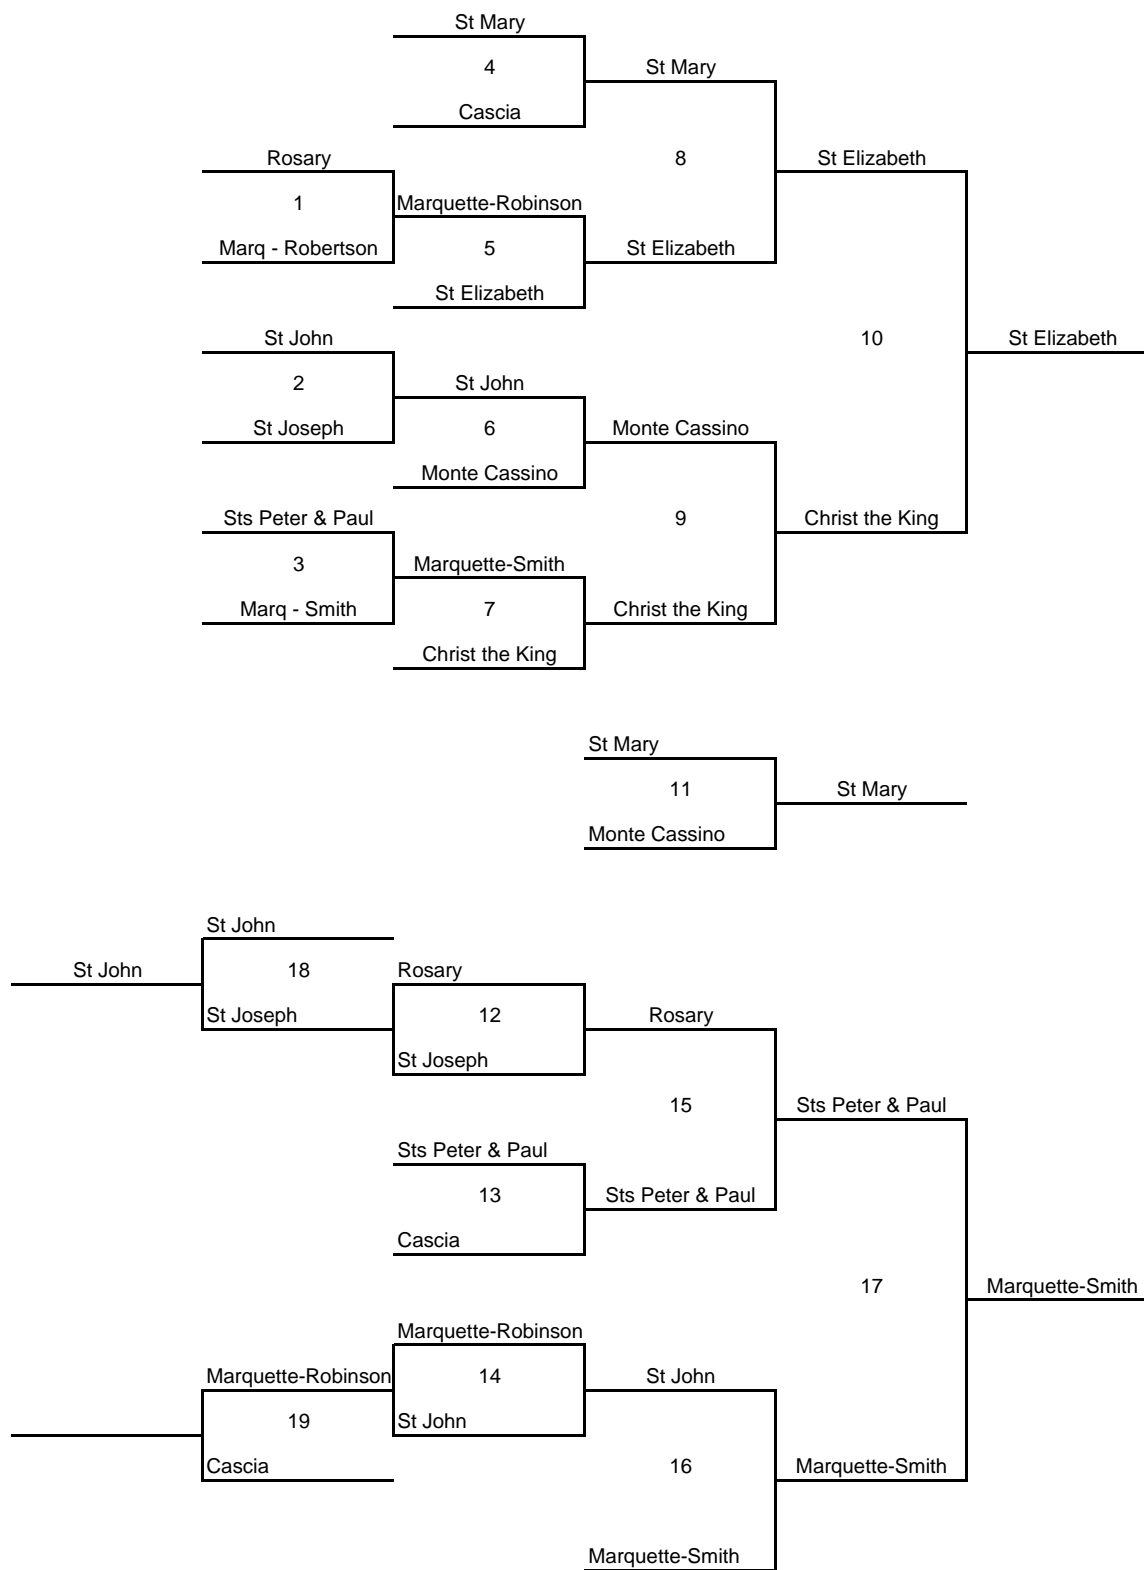

7 t h G R A D E G I R L S

Game	Time	Location	Game	Time	Location
1	6:30p Fri	Marquette	11	12:15p Sun	BK 2
2	8:30p Fri	Sts Peter & Paul	12	1:30p Sat	Sts Peter & Paul
3	6:30p Thur	St Mary	13	2:30p Sat	Marquette
4	10:00a Sat	St Mary	14	1:30p Sat	St Pius
5	9:00a Sat	Marquette	15	7:30p Sat	Marquette
6	9:00a Sat	St Pius	16	7:30p Sat	Sts Peter & Paul
7	10:00a Sat	St Pius	17	1:30p Sun	St Mary
8	7:30p Sat	St Mary	18	1:30p Sun	St Pius
9	7:30p Sat	Monte Cassino	19	1:30p Sun	Marquette
10	12:15p Sun	BK 1			