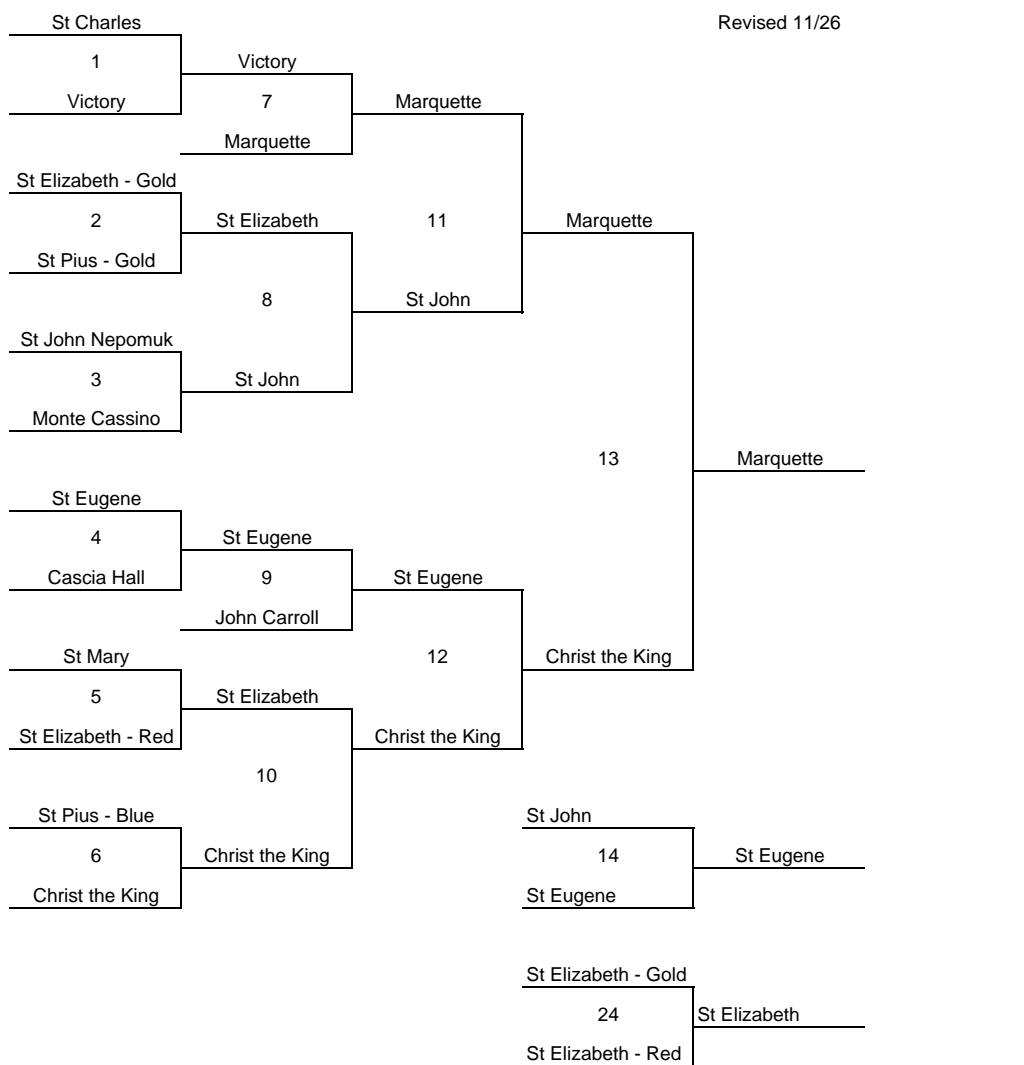

8 t h G r a d e B o y s

Revised 11/26

Game	Time	Location	Game	Time	Location
1	8:30p Fri	Marq 1	13	4:00p Sun	BK 1
2	8:30p Fri	St Pius	14	4:00p Sun	BK 2
3	8:30p Fri	Kendall-Whittier	15	2:30p Sat	BK 1
4	8:30p Fri	Marq 2	16	2:30p Sat	BK 2
5	9:30p Fri	Kendall-Whittier	17	2:30p Sat	St Mary
6	9:30p Fri	Marq 1	18	2:30p Sat	St Pius
7	11:00a Sat	St Pius	19	7:30p Sat	All Saints
8	3:30p Sat	St Mary	20	7:30p Sat	Monte Cassino
9	11:00a Sat	All Saints	21	2:30p Sun	St Pius
10	3:30p Sat	St Pius	22	2:30p Sun	Marq 1
11	7:30p Sat	St Mary	23	2:30p Sun	All Saints
12	7:30p Sat	St Pius	24	2:30p Sun	St Mary