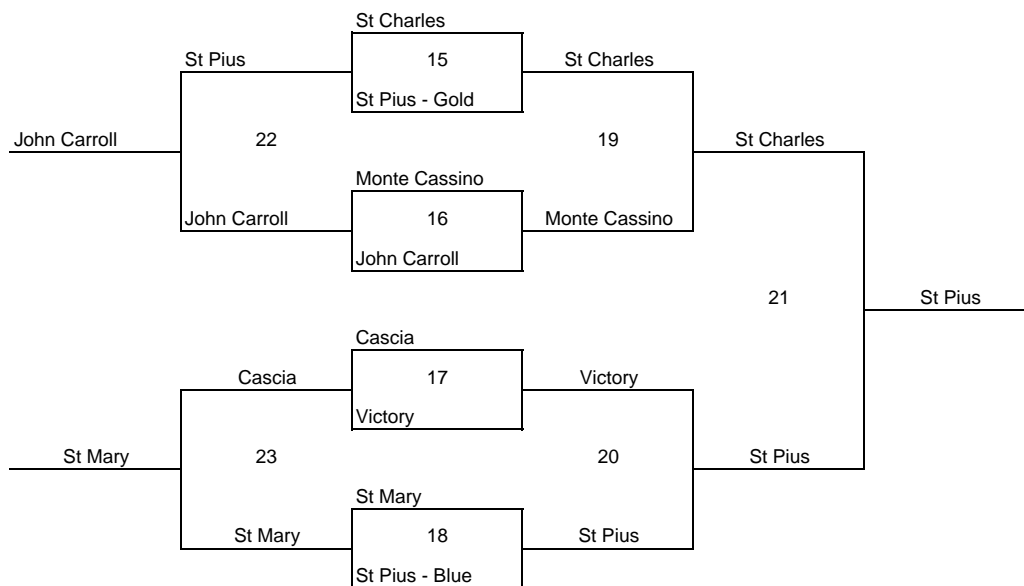

8 t h G r a d e B o y s

Revised 11/26

Game	Time	Location	Game	Time	Location
1	8:30p Fri	Marq 1	13	4:00p Sun	BK 1
2	8:30p Fri	St Pius	14	4:00p Sun	BK 2
3	8:30p Fri	Kendall-Whittier	15	2:30p Sat	BK 1
4	8:30p Fri	Marq 2	16	2:30p Sat	BK 2
5	9:30p Fri	Kendall-Whittier	17	2:30p Sat	St Mary
6	9:30p Fri	Marq 1	18	2:30p Sat	St Pius
7	11:00a Sat	St Pius	19	7:30p Sat	All Saints
8	3:30p Sat	St Mary	20	7:30p Sat	Monte Cassino
9	11:00a Sat	All Saints	21	2:30p Sun	St Pius
10	3:30p Sat	St Pius	22	2:30p Sun	Marq 1
11	7:30p Sat	St Mary	23	2:30p Sun	All Saints
12	7:30p Sat	St Pius	24	2:30p Sun	St Mary