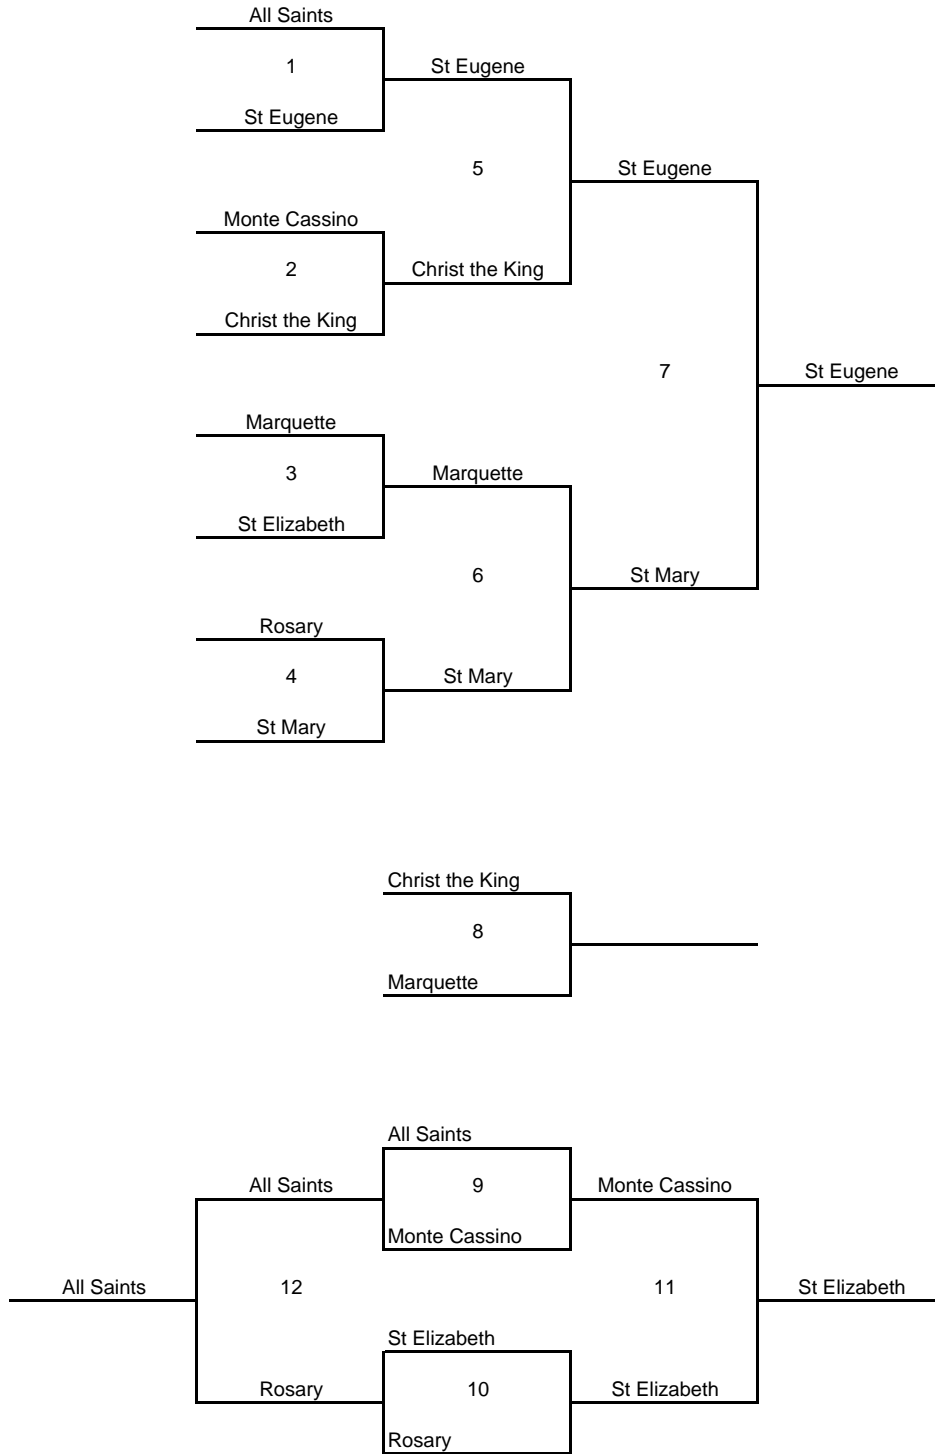

8 t h G r a d e G i r l s

Game	Time	Location	Game	Time	Location
1	7:30p Fri	All Saints	7	2:45p Sun	BK 1
2	7:30p Fri	Monte Cassino	8	2:45p Sun	BK 2
3	8:30p Fri	Marquette	9	12:00n Sat	Sts Peter & Paul
4	7:30p Fri	St Mary	10	1:30p Sat	All Saints
5	2:30p Sat	St Pius	11	2:30p Sun	Marquette
6	1:30p Sat	St Mary	12	2:30p Sun	All Saints