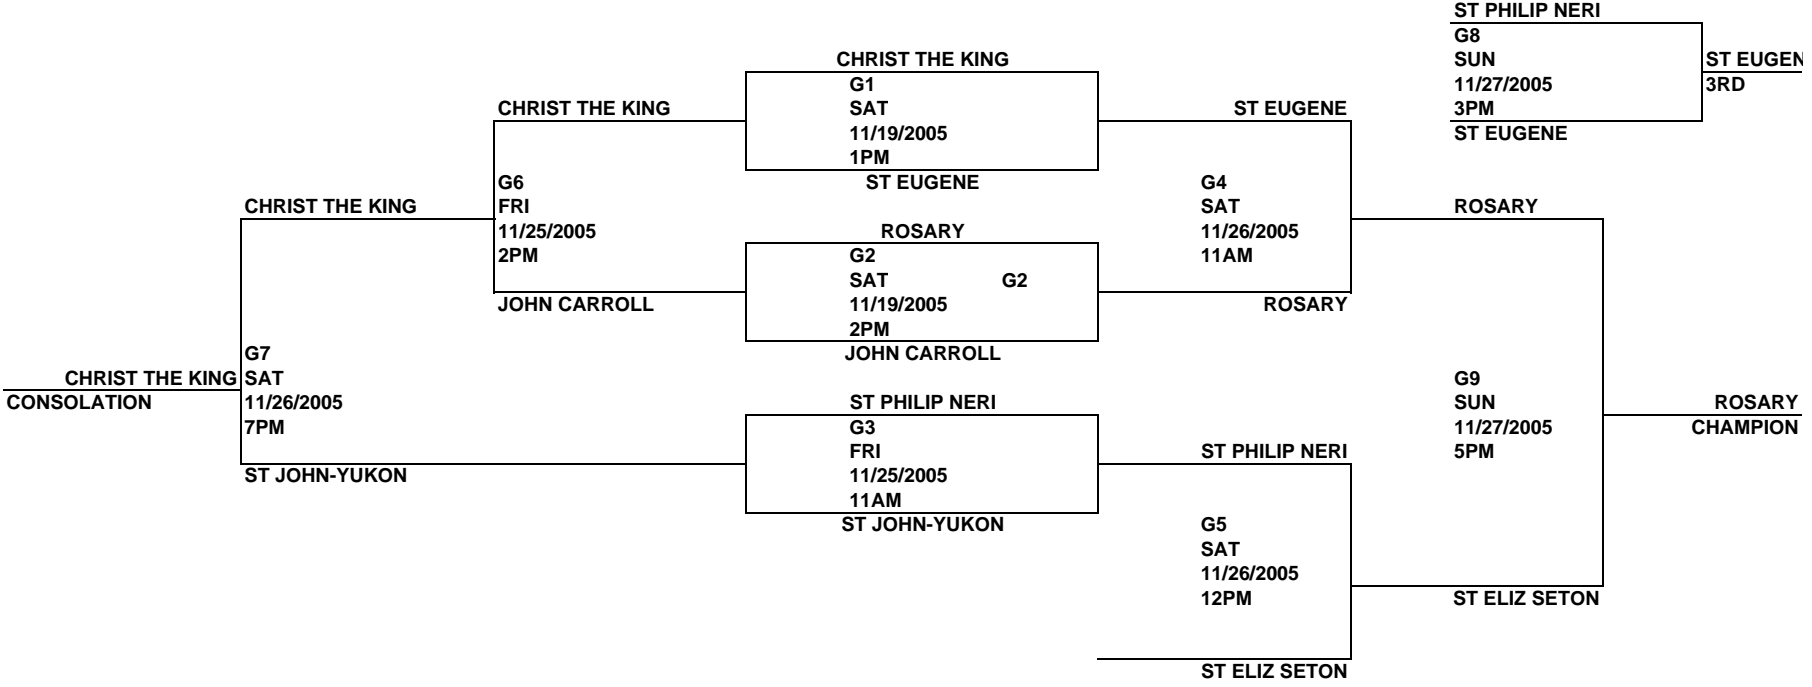

TURKEY TOURNEY 2005

SACRED HEART

8th GIRLS